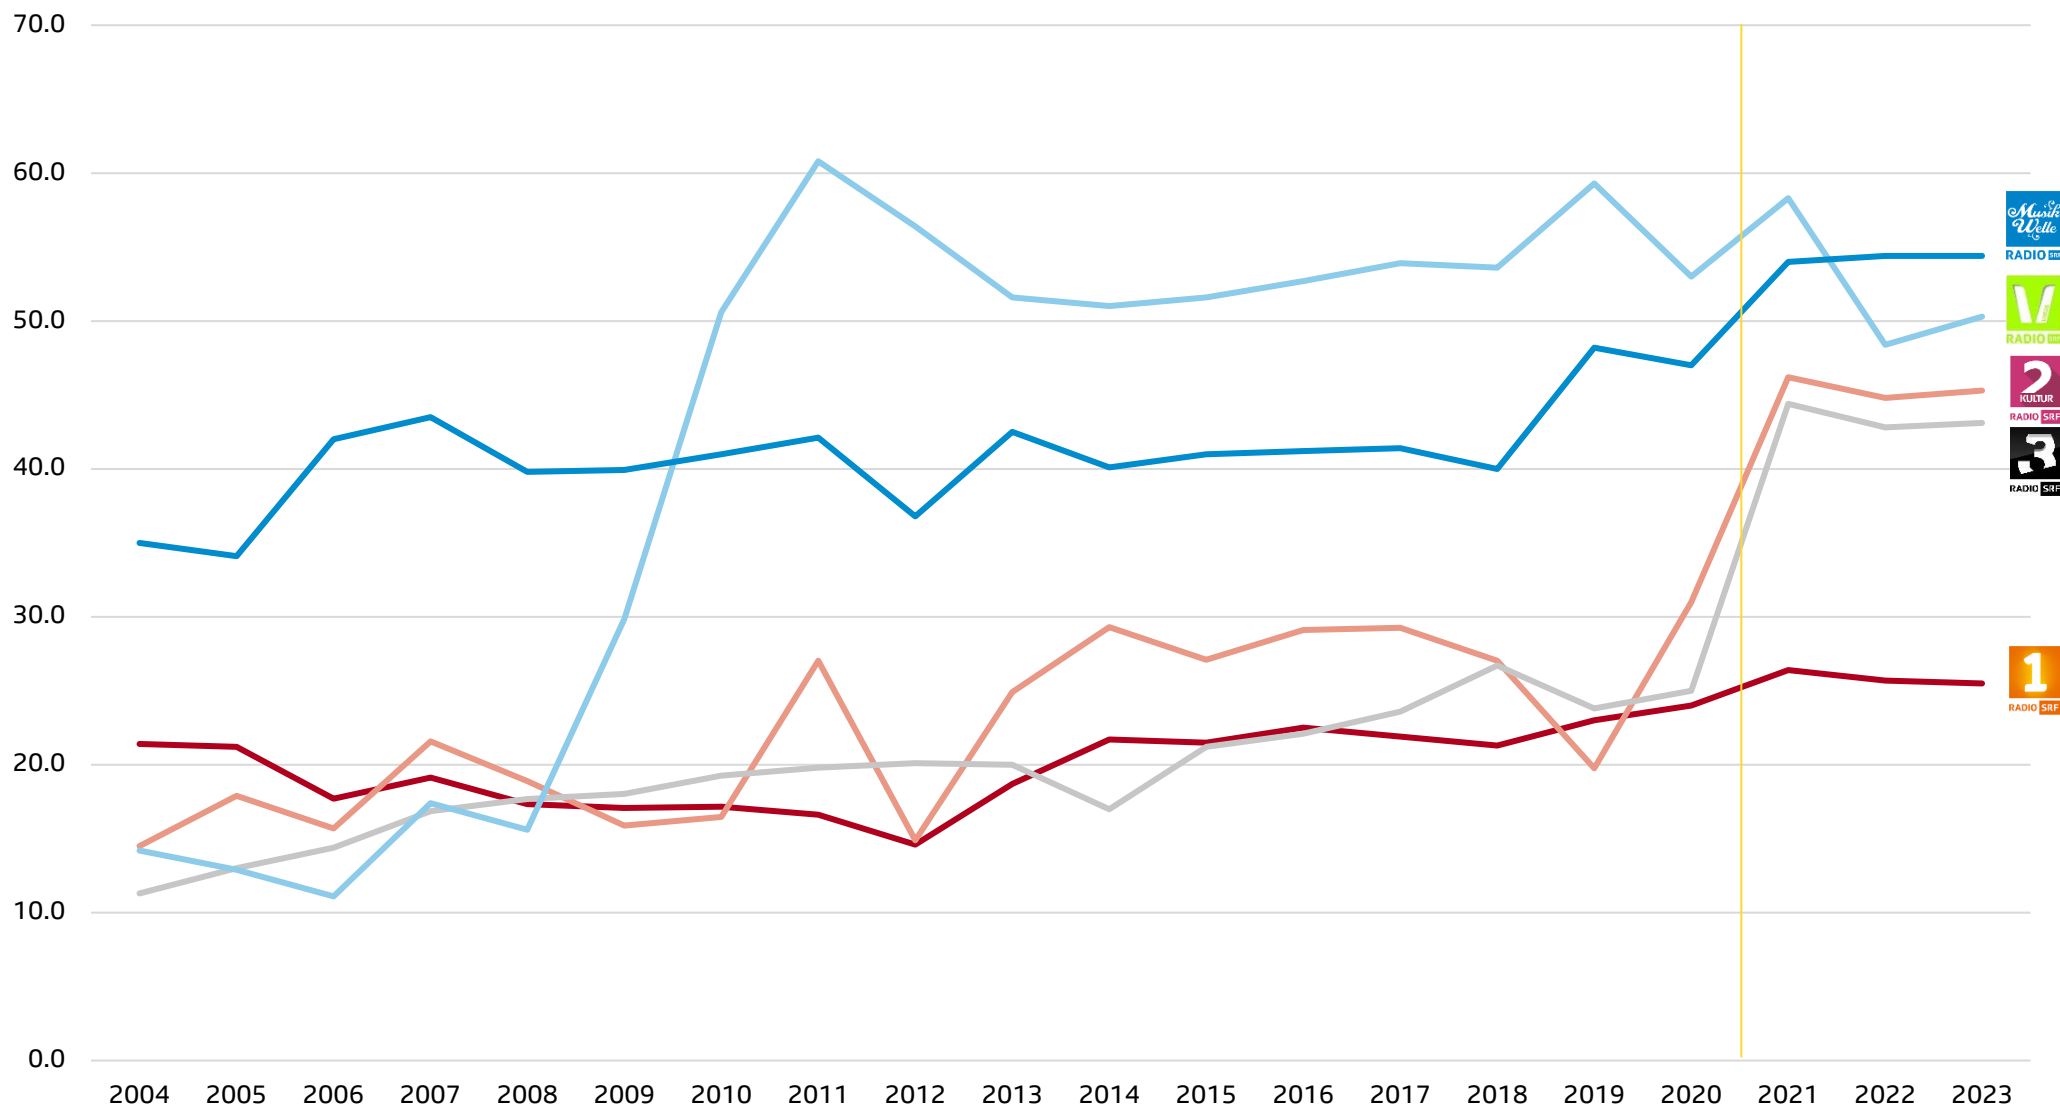

Cumpart da musica svizra al radio en pertschient dal temp d'emissiun

La SSR e la branscha da musica svizra han decis il 2021 da remplazzar il sistem da mesiraziun vertent da l'emna (da prova da controlla) cun in sistem da mesiraziun annual, perquai che questa metoda da retschertga mussa meglier la realitad. Las valitas dals onns 2004 fin 2020 n'èn perquai betg cumparegliablas cun las valitas da 2021 fin 2023.