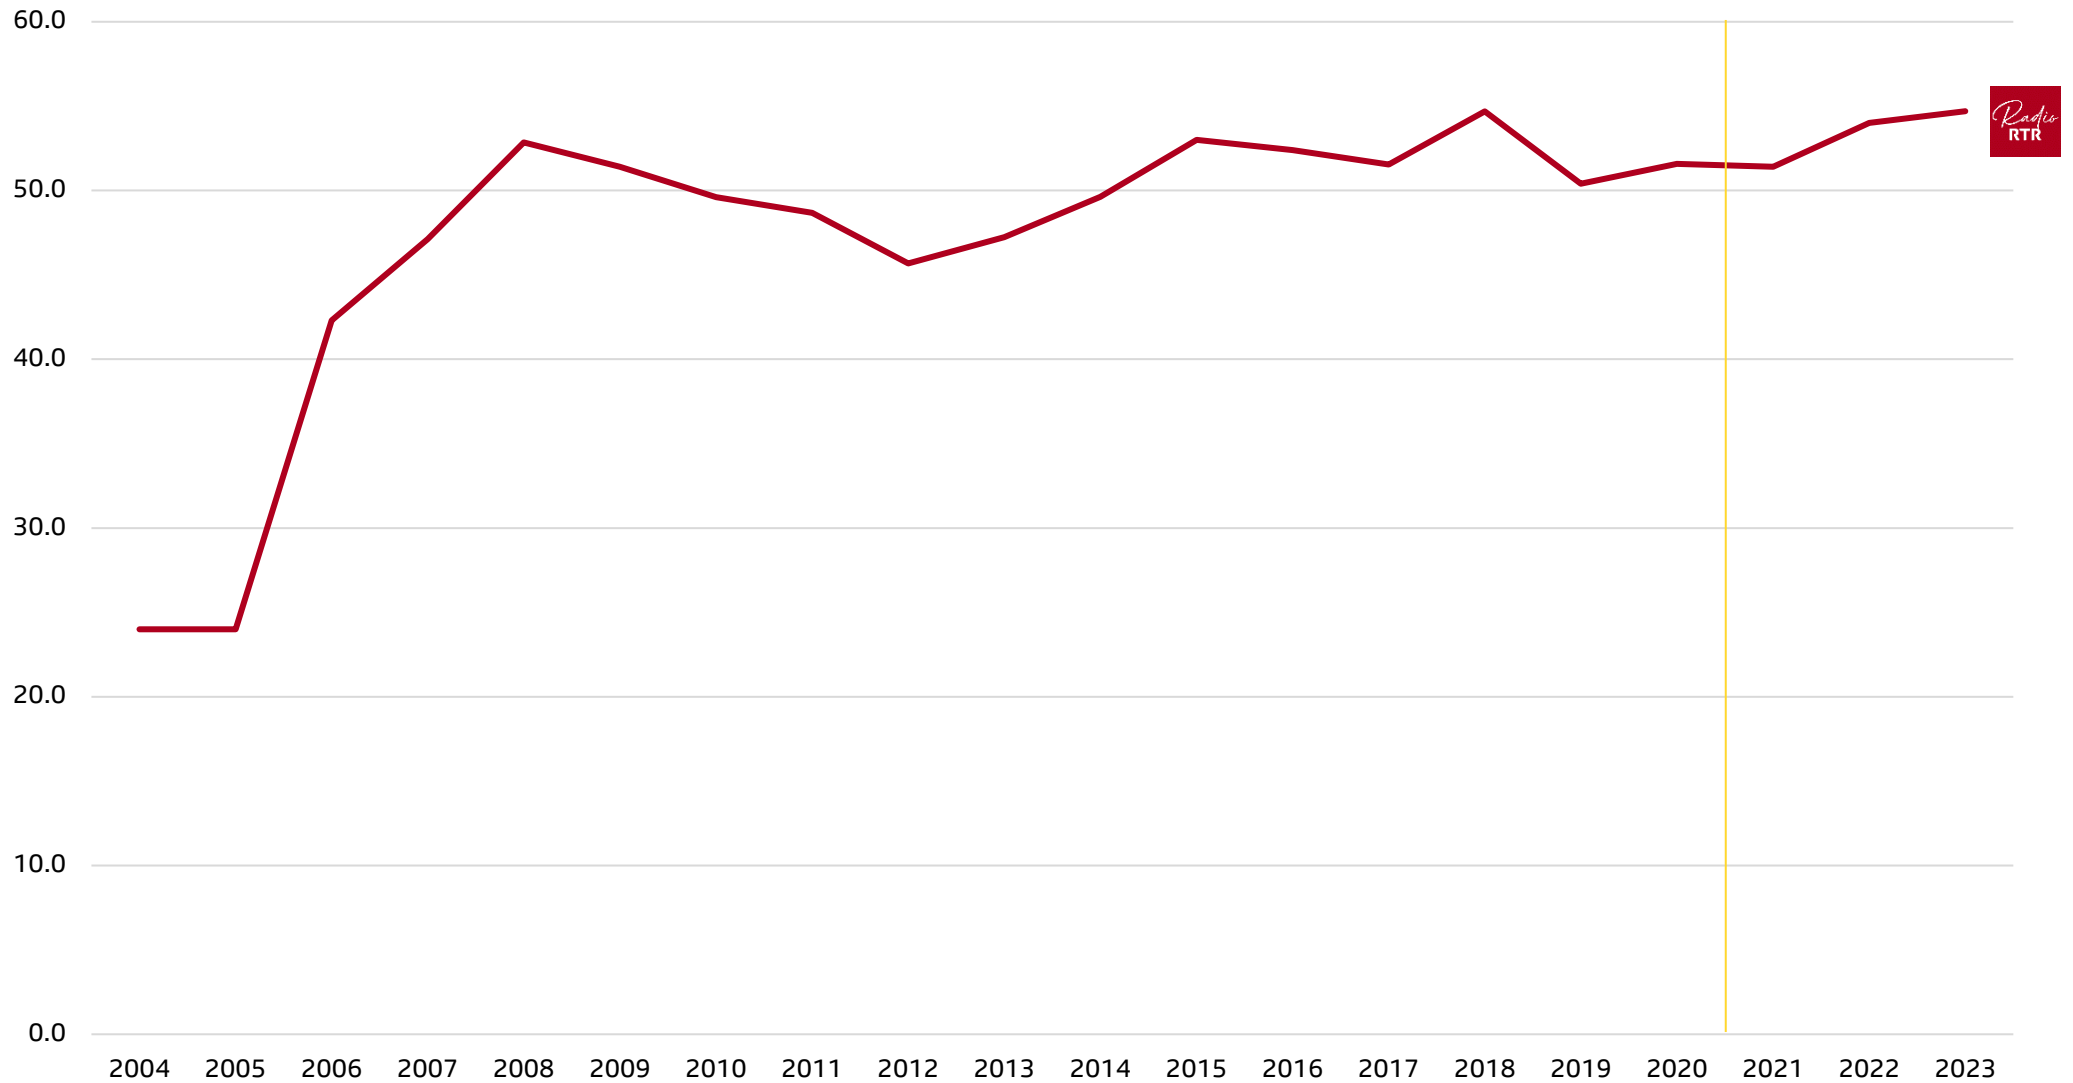

Cumpart da musica svizra al radio en pertschient dal temp d'emissiun

La SSR e la branscha da musica svizra han decis il 2021 da remplazzar il sistem da mesiraziun vertent da l'emna (da prova da controlla) cun in sistem da mesiraziun annual, perquai che questa metoda da retschertga mussa meglier la realitad. Las valitas dals onns 2004 fin 2020 n'èn perquai betg cumparegliablas cun las valitas da 2021 fin 2023.